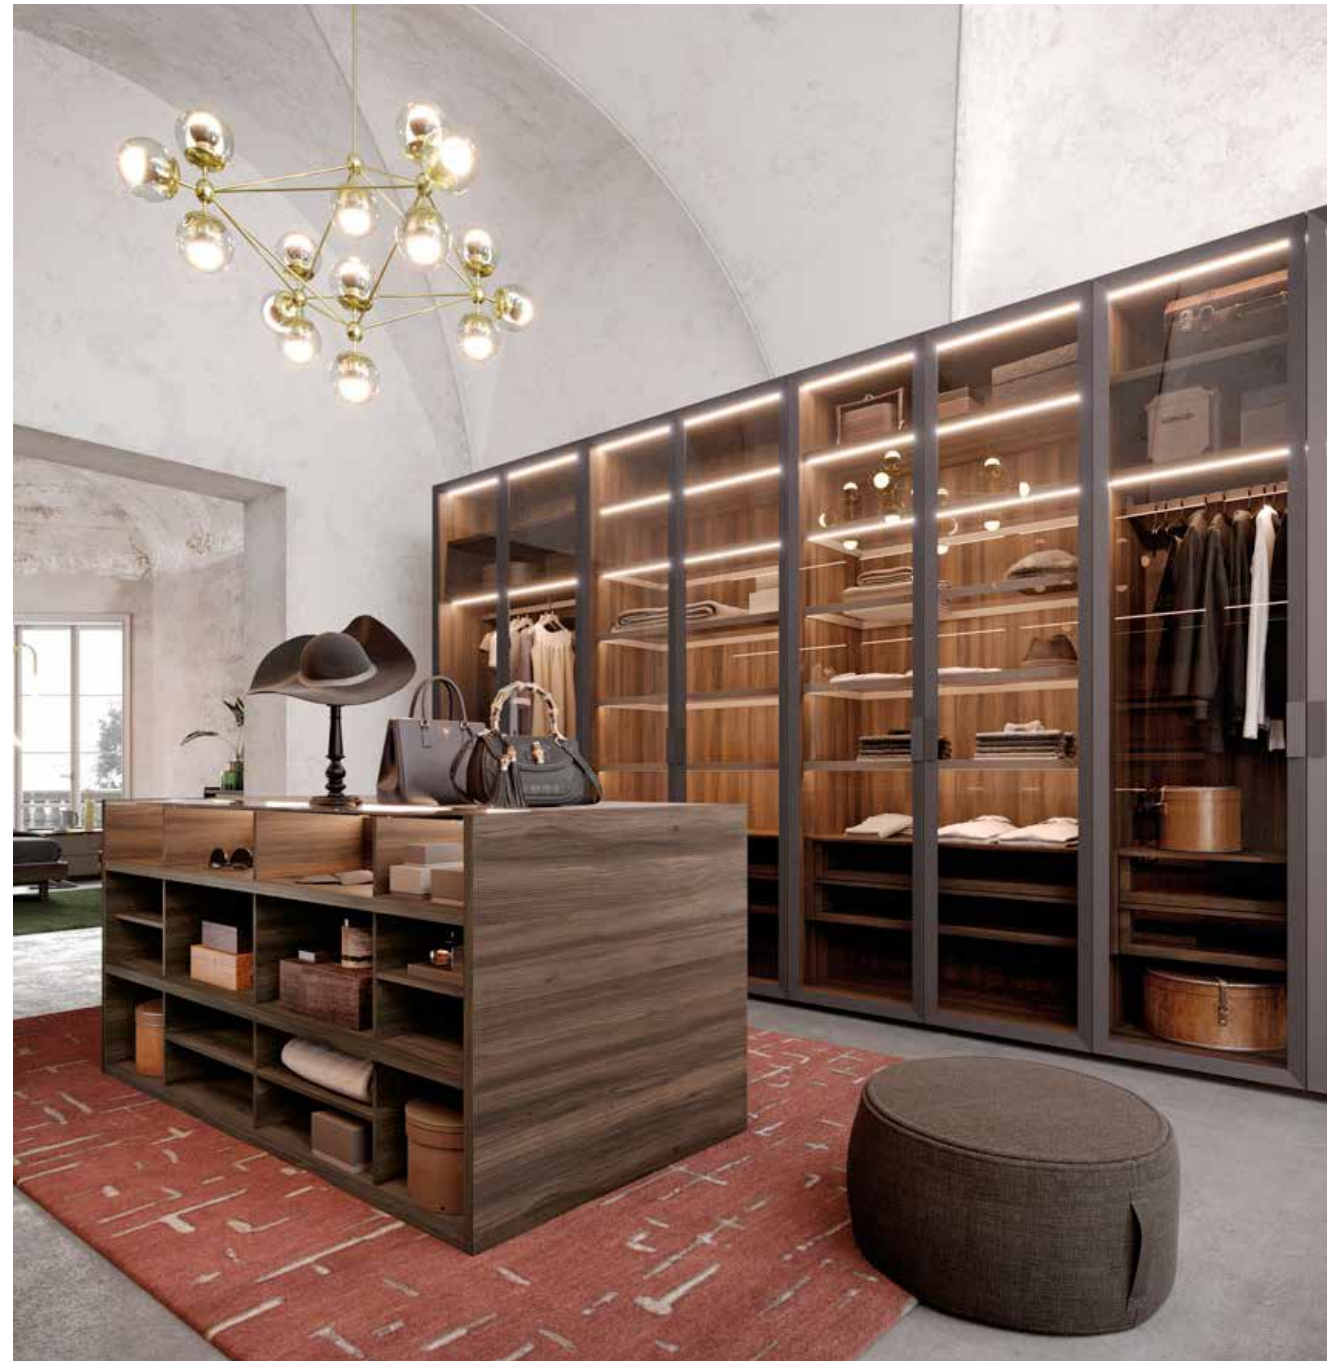

-
Teca is a structure created with no joints, Led light integrated in
the structure and back panels customizable in every Kico finish.

Un'isola per contenere e mostrare

—

An island to store
and show

Top superiore trasparente extrachiaro temperato.
Tempered extra clear transparent top.